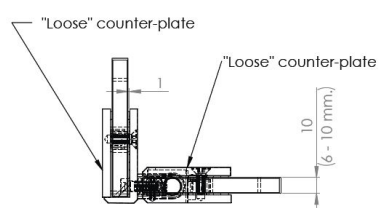

PRODUCT SHEET

Description:

Shower Hinge "Tex III", 90DG, Polished Brass, Glass/Glass, 6-10mm Glass Thickness, W/15 DG Angle Adjustment Function &, 25DG Return Function, Brass Material, Straight Edges, Incl. 4 x Transp. 1mm & 4 x Transp. Cushions 2mm Thickness

Item number:

15.24.053-8

Units	Box	Carton	HS Code	Barcode
Pcs.	1	10	8302100090	
				5704866501750

SISO A/S

Mileparken 11
DK-2740 Skovlunde
Denmark
VAT: DK 24786013

Phone +45 45 830 900

www.siso.dk
siso@siso.dk

Danske Bank
Nytorv Branch
Copenhagen
SWIFT: DABADKKK

Account no.
4180 3112 112936
IBAN Account
DK7230003112112936